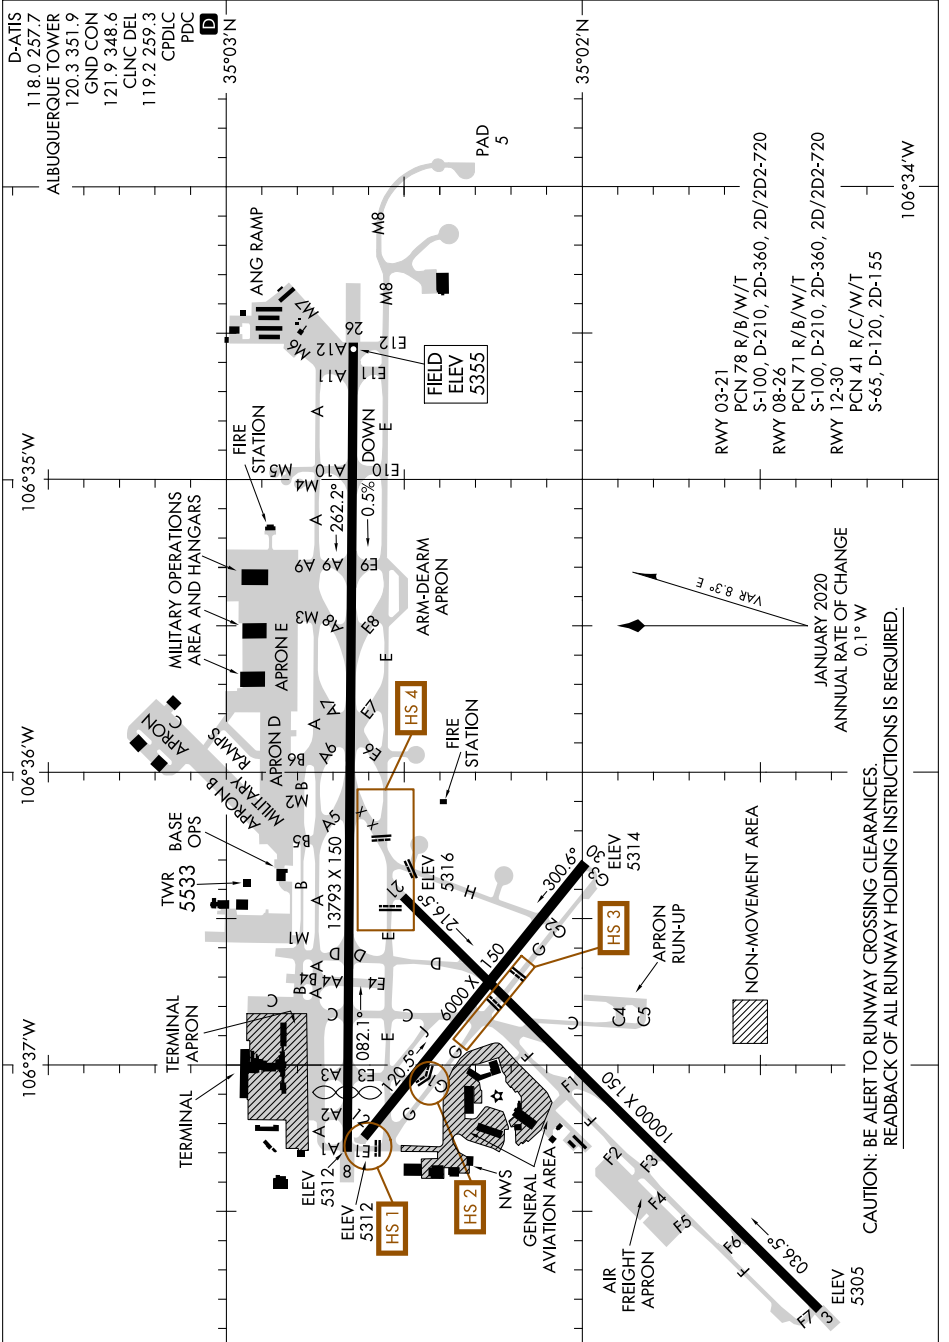

AIRPORT DIAGRAM

AL-12 (FAA)

ALBUQUERQUE INTL SUNPORT (ABQ)
ALBUQUERQUE, NEW MEXICO

SW-1, 25 MAR 2021 to 22 APR 2021

AIRPORT DIAGRAM

ALBUQUERQUE, NEW MEXICO
ALBUQUERQUE INTL SUNPORT (ABQ)

SW-1, 25 MAR 2021 to 22 APR 2021