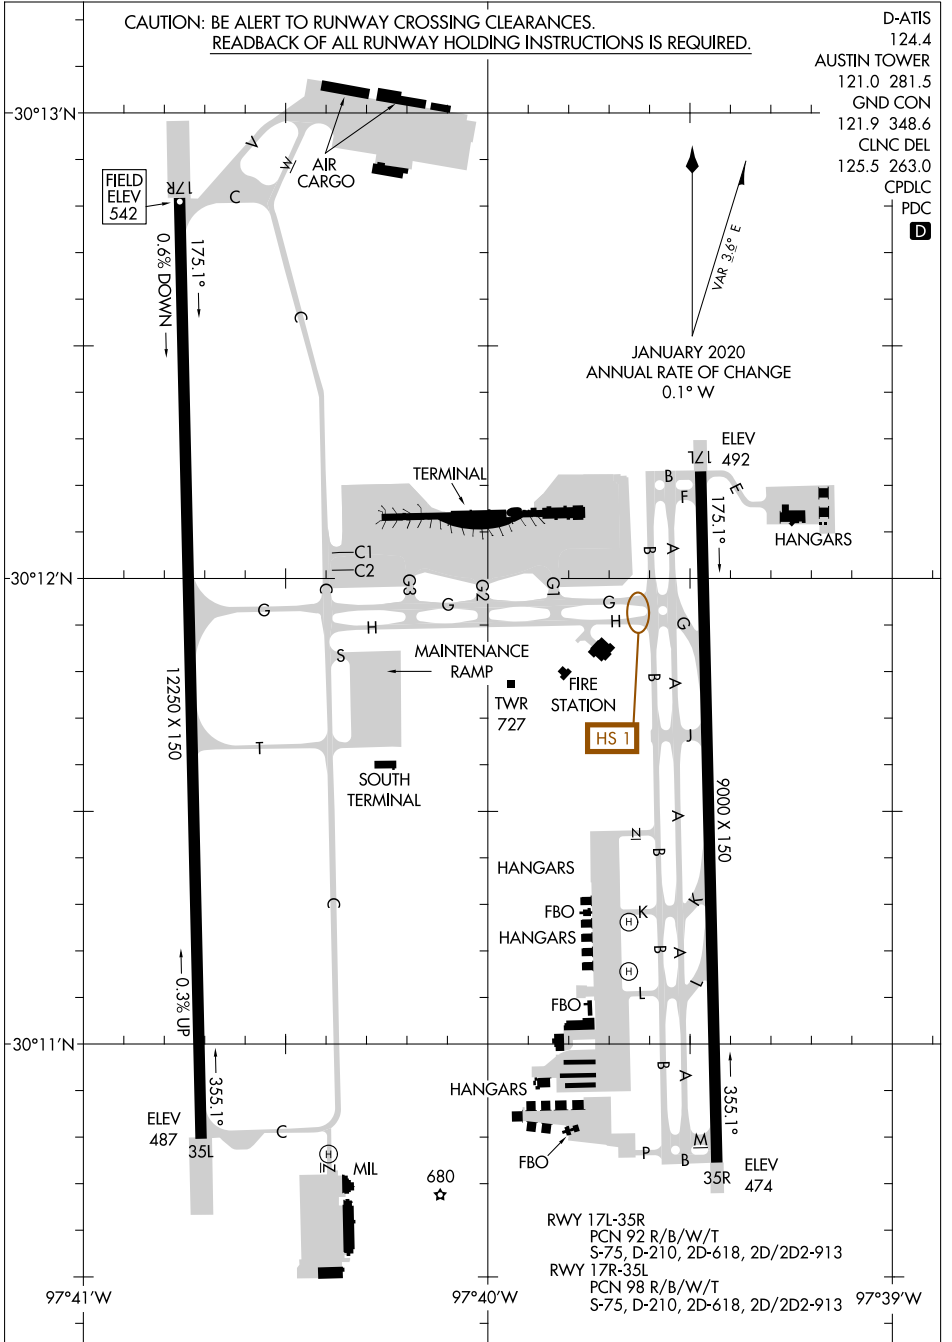

# AIRPORT DIAGRAM

AL-556 (FAA)

## AUSTIN-BERGSTROM INTL (AUS)

AUSTIN, TEXAS

**CAUTION: BE ALERT TO RUNWAY CROSSING CLEARANCES.  
READBACK OF ALL RUNWAY HOLDING INSTRUCTIONS IS REQUIRED.**

D-ATIS 124.4  
 AUSTIN TOWER 121.0 281.5  
 GND CON 121.9 348.6  
 CLNC DEL 125.5 263.0  
 CPDLC  
 PDC **D**

# AIRPORT DIAGRAM