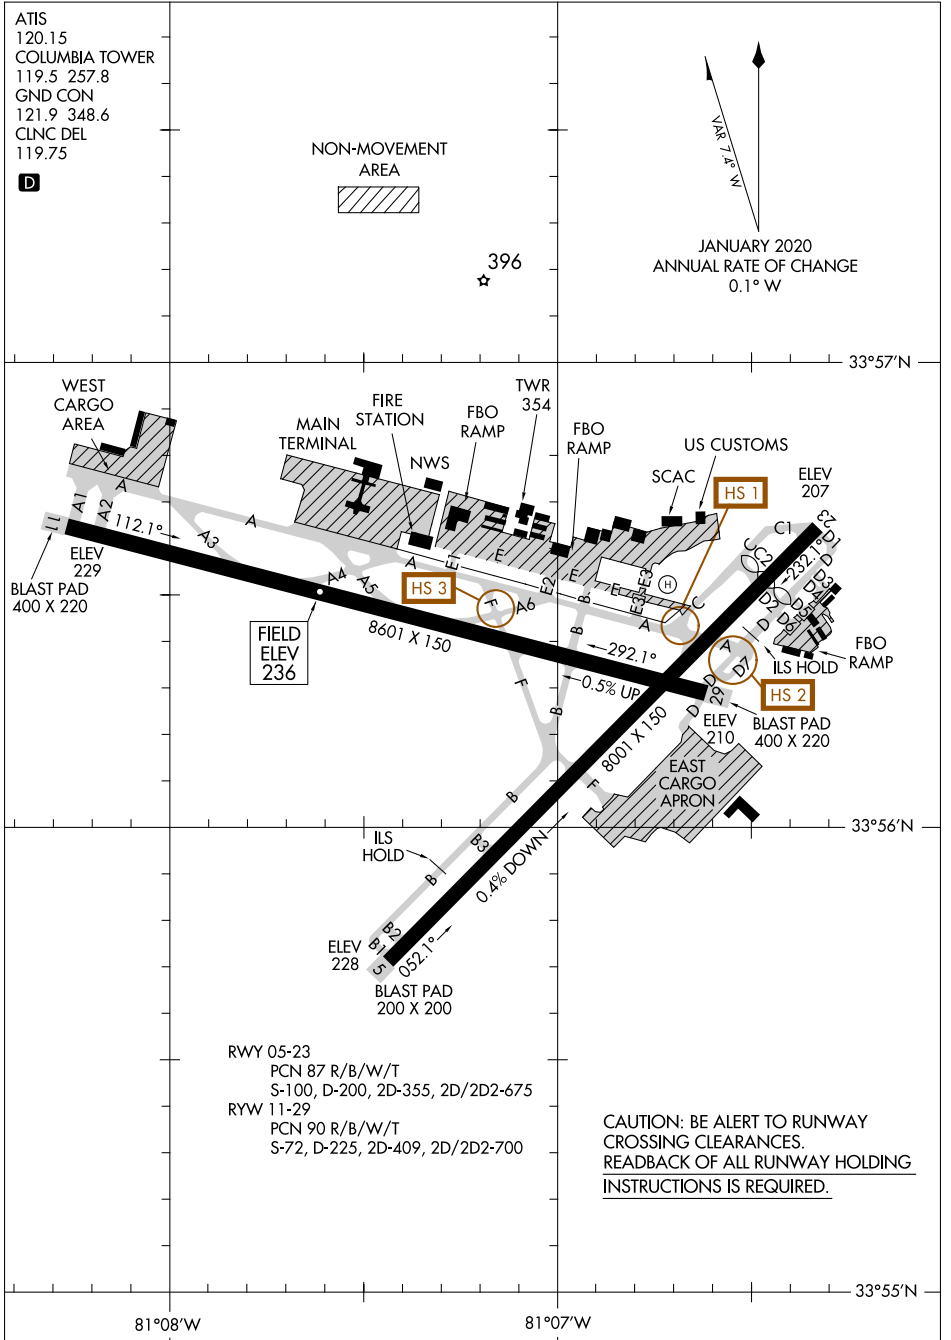

AIRPORT DIAGRAM

AL-89 (FAA)

COLUMBIA METROPOLITAN (C.A.E)
COLUMBIA, SOUTH CAROLINA

SE-2, 25 MAR 2021 to 22 APR 2021

SE-2, 25 MAR 2021 to 22 APR 2021