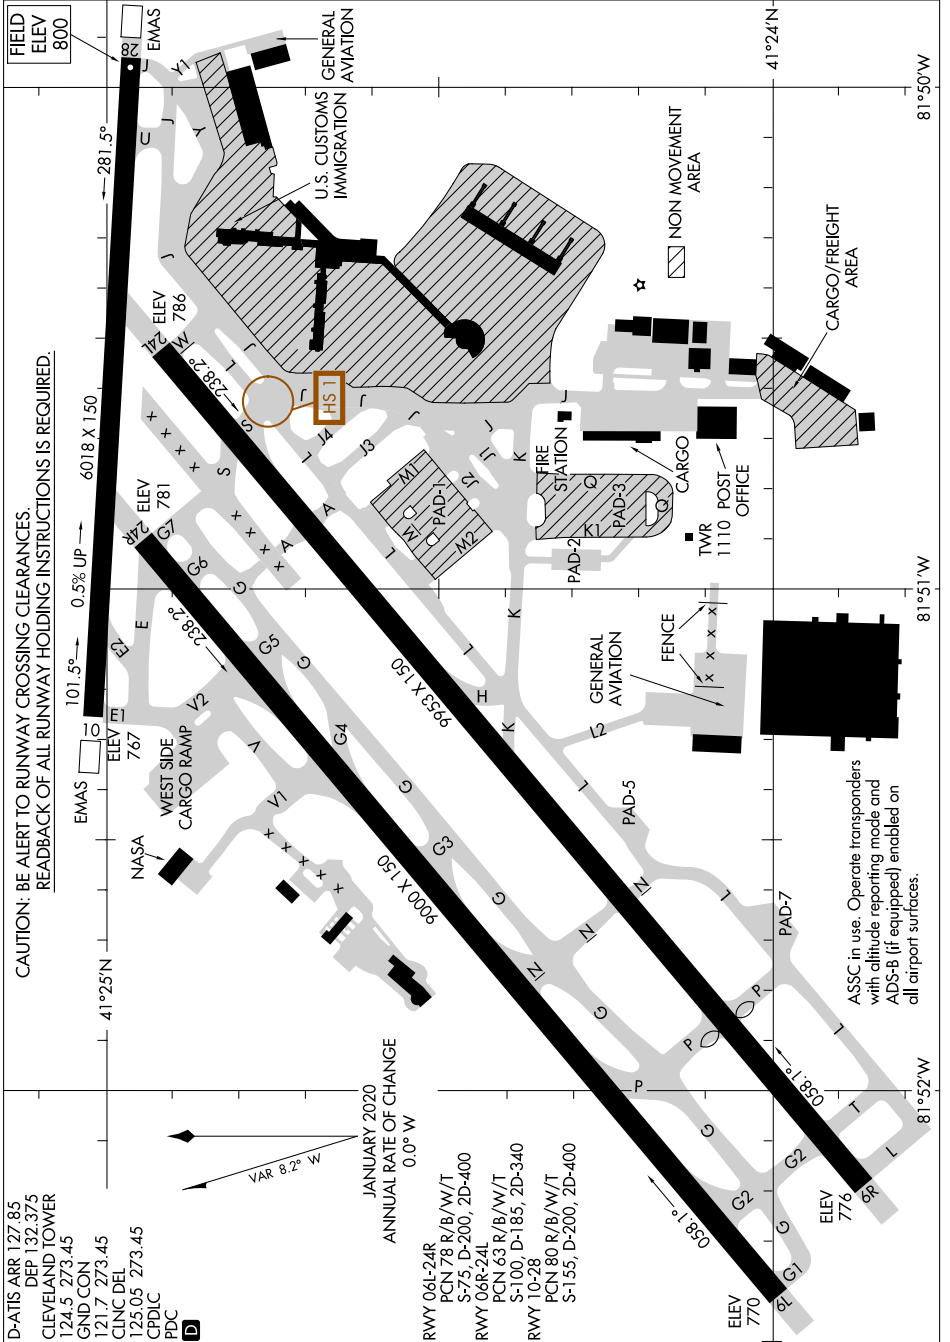

AIRPORT DIAGRAM

AL-84 (FAA)

CLEVELAND-HOPKINS INTL (CLE)
CLEVELAND, OHIO

EC-2, 25 MAR 2021 to 22 APR 2021

EC-2, 25 MAR 2021 to 22 APR 2021

AIRPORT DIAGRAM

CLEVELAND, OHIO
CLEVELAND-HOPKINS INTL (CLE)