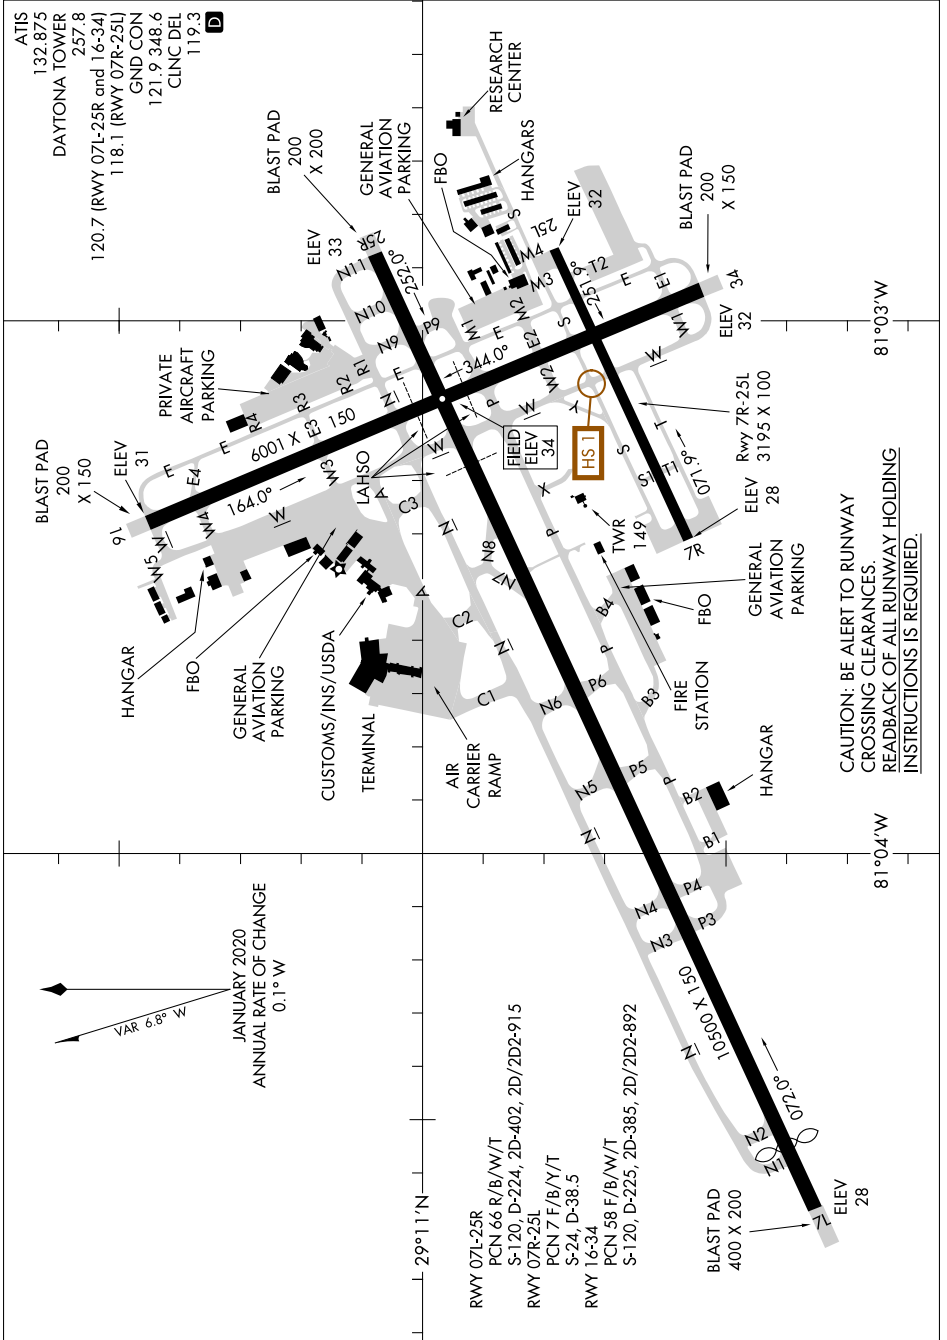

AIRPORT DIAGRAM

DAYTONA BEACH INTL (DAB)
DAYTONA BEACH, FLORIDA

AL-110 (FAA)

SE-3, 25 MAR 2021 to 22 APR 2021

CAUTION: BE ALERT TO RUNWAY CROSSING CLEARANCES. READBACK OF ALL RUNWAY HOLDING INSTRUCTIONS IS REQUIRED.

SE-3, 25 MAR 2021 to 22 APR 2021

AIRPORT DIAGRAM

DAYTONA BEACH, FLORIDA
DAYTONA BEACH INTL (DAB)