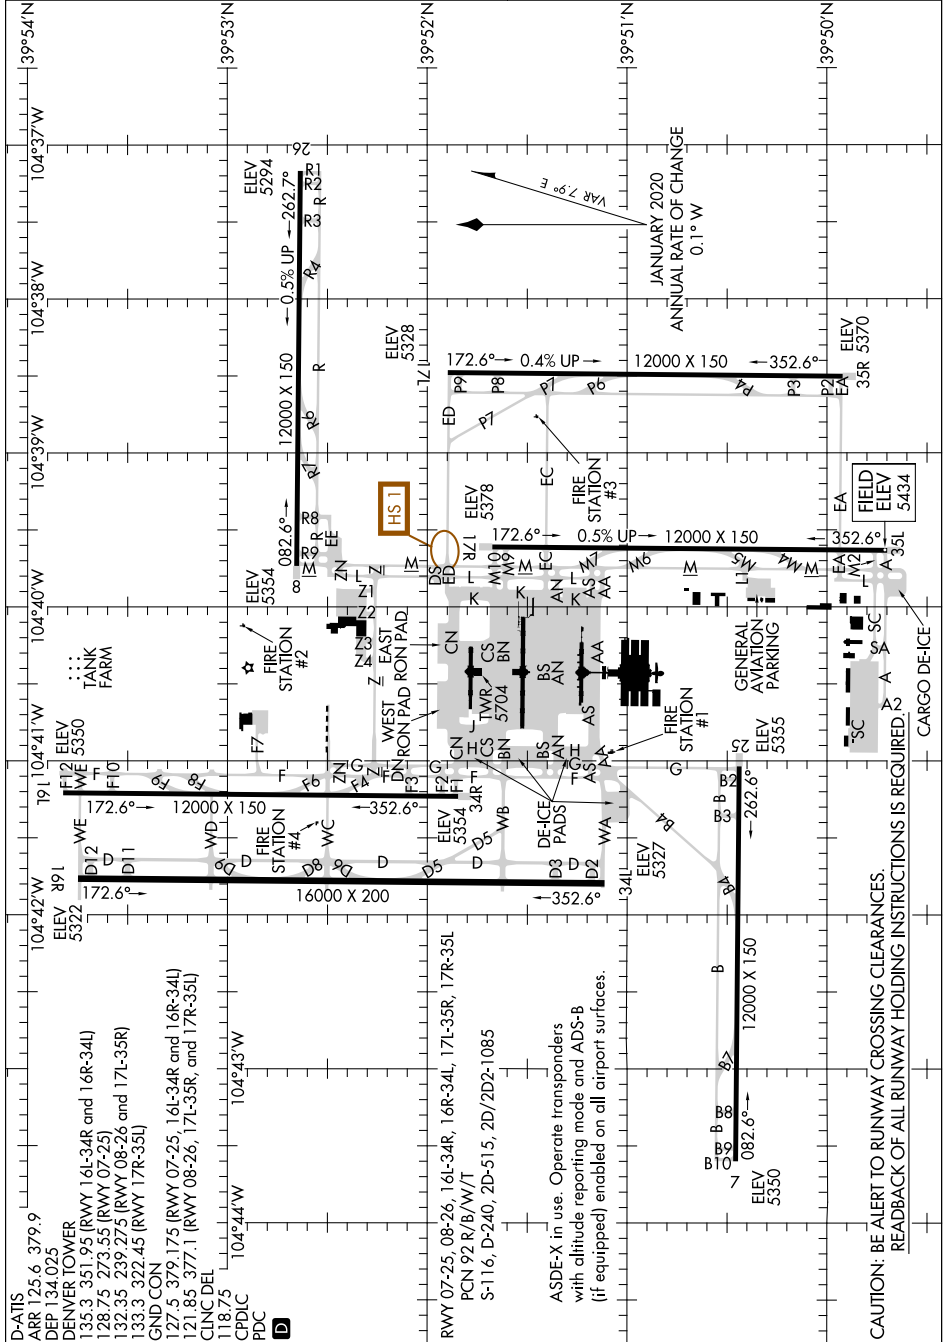

AIRPORT DIAGRAM

AL-9077 (FAA)

DENVER INTL (DEN)
DENVER, COLORADO

SW-1, 25 MAR 2021 to 22 APR 2021

SW-1, 25 MAR 2021 to 22 APR 2021