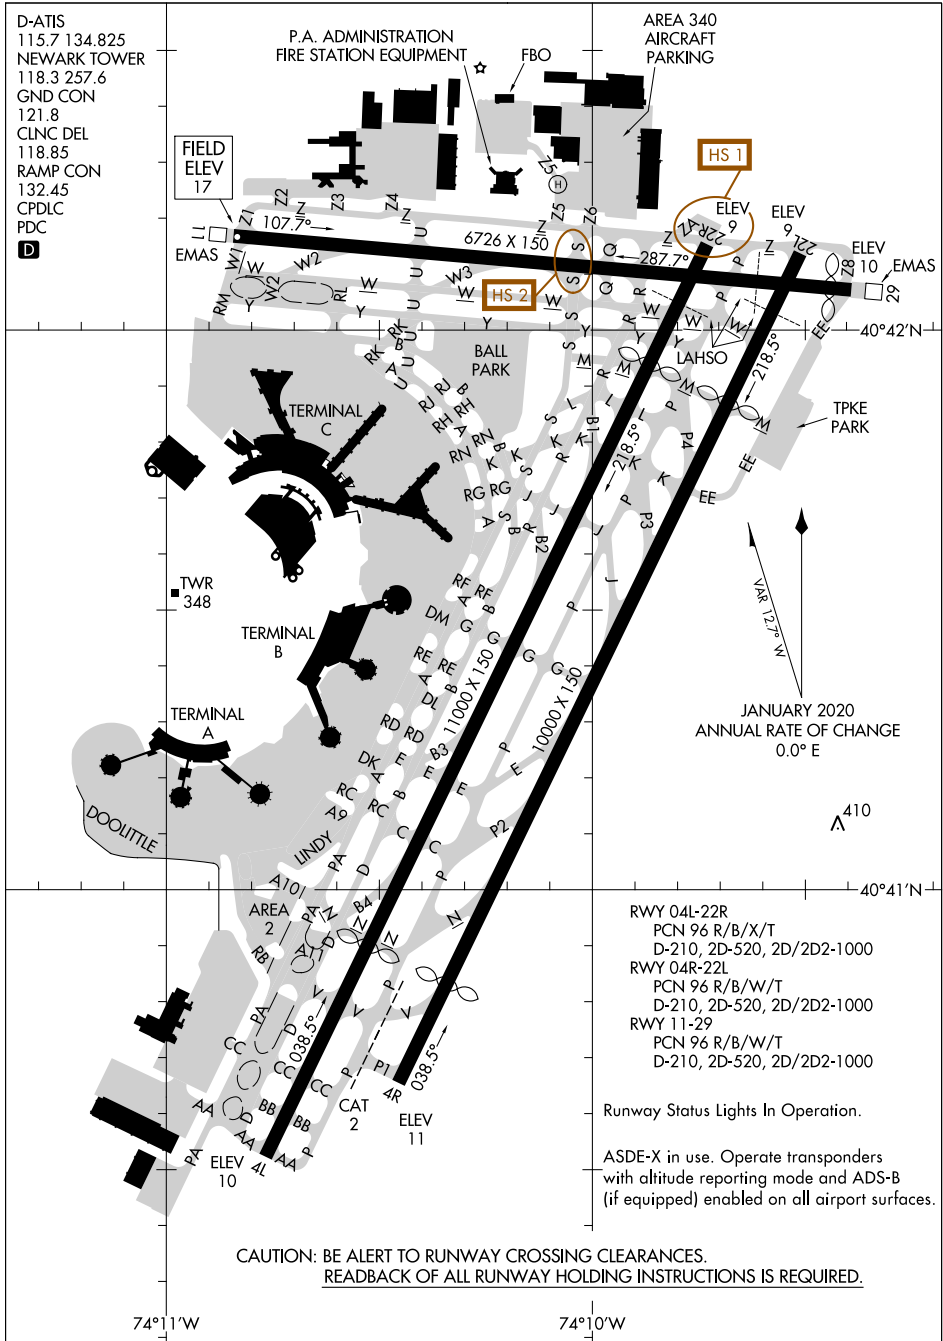

# AIRPORT DIAGRAM

AL-285 (FAA)

NEWARK LIBERTY INTL (EWR)  
NEWARK, NEW JERSEY

NE-2, 25 MAR 2021 to 22 APR 2021

NE-2, 25 MAR 2021 to 22 APR 2021