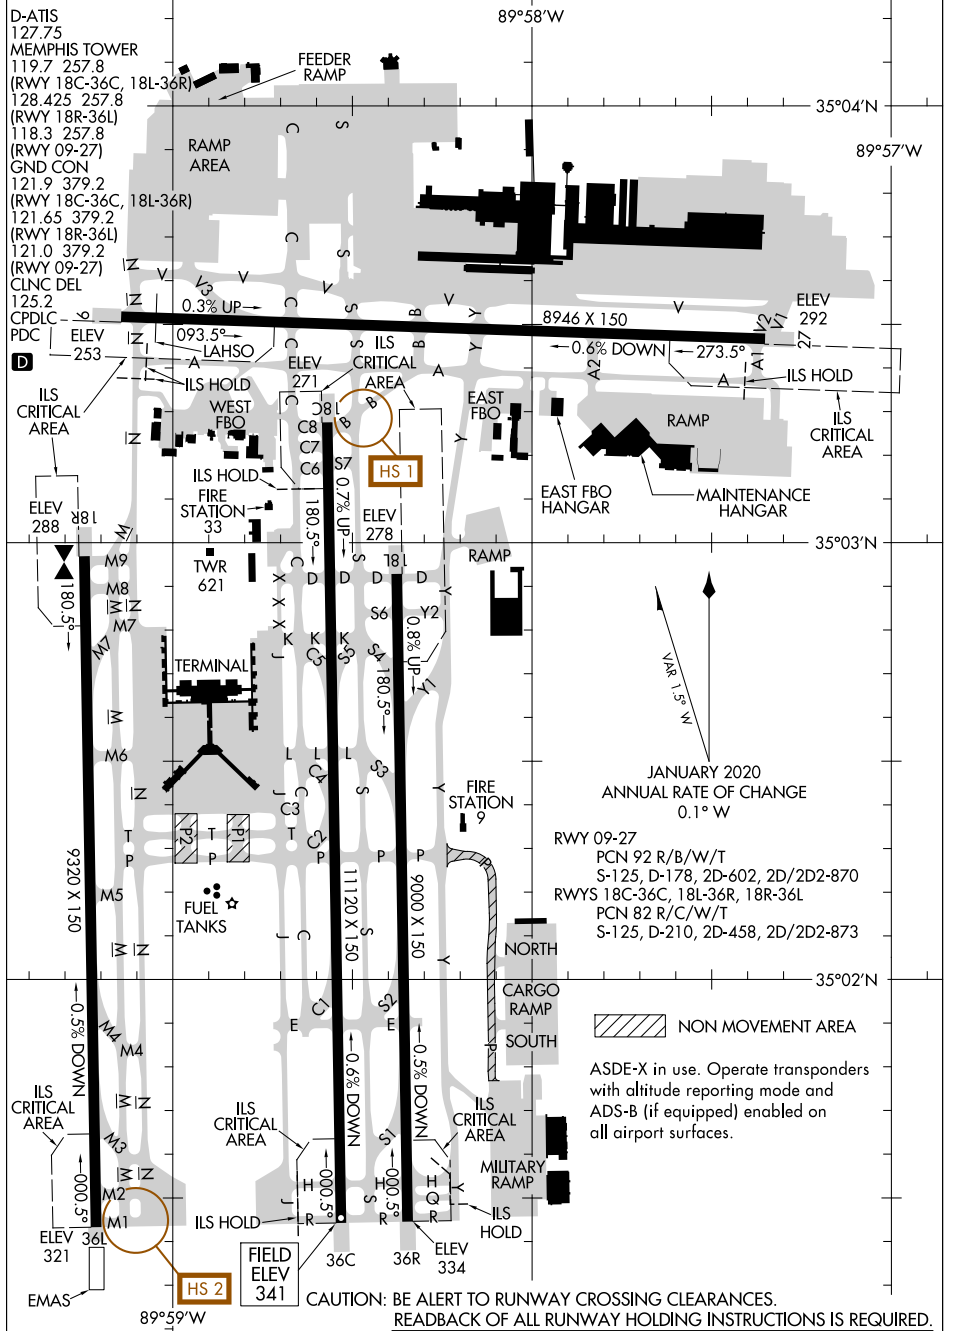

AIRPORT DIAGRAM

AL-253 (FAA)

MEMPHIS INTL (MEM)
MEMPHIS, TENNESSEE

SE-1, 25 MAR 2021 to 22 APR 2021

SE-1, 25 MAR 2021 to 22 APR 2021

AIRPORT DIAGRAM

MEMPHIS, TENNESSEE
MEMPHIS INTL (MEM)