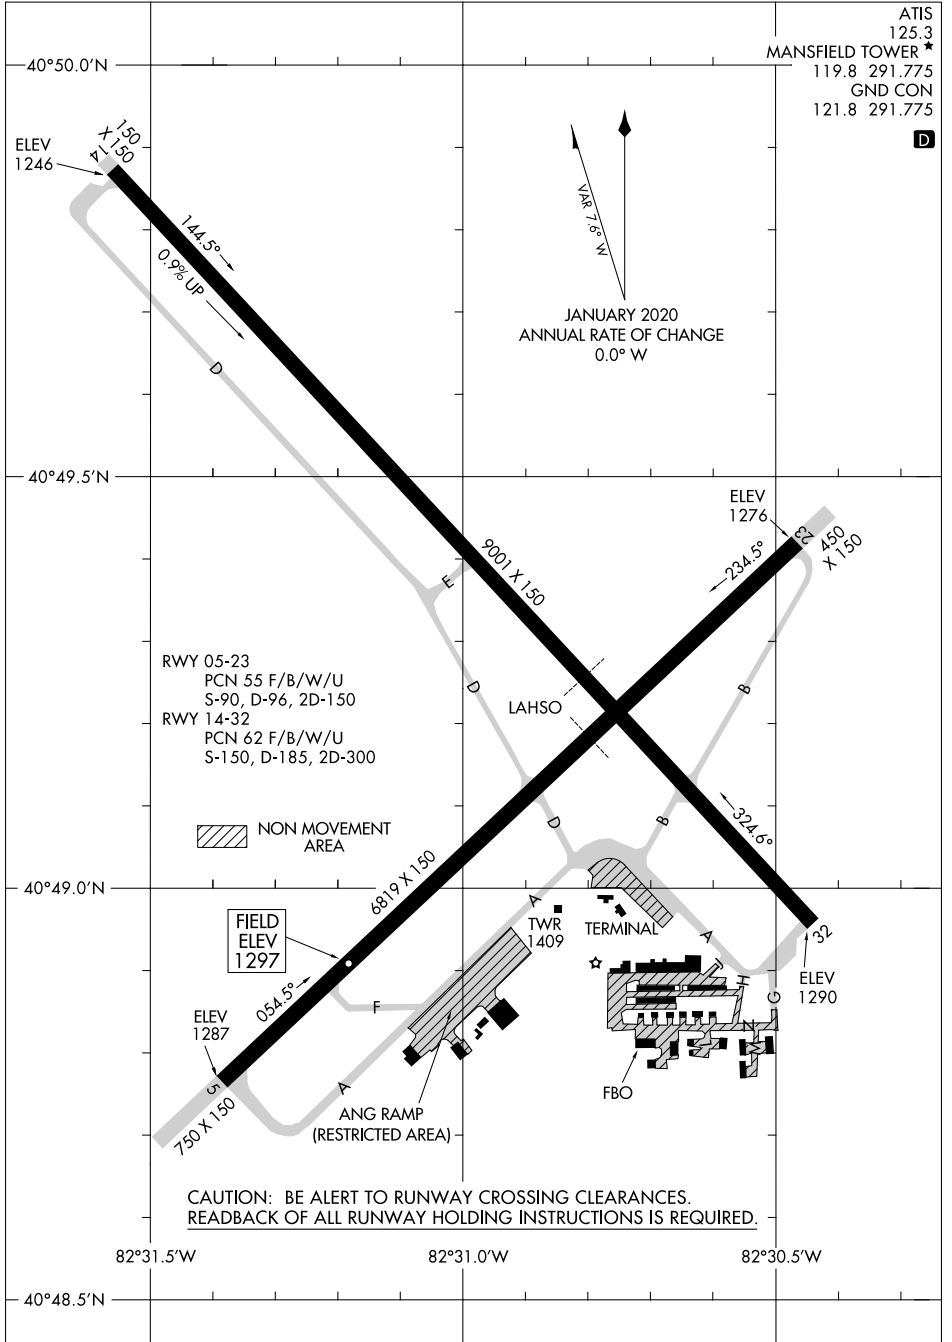

# AIRPORT DIAGRAM

AL-860 (FAA)

MANSFIELD LAHM RGNL (MFD)  
MANSFIELD, OHIO

ATIS 125.3  
MANSFIELD TOWER \* 119.8 291.775  
GND CON 121.8 291.775

EC-2, 25 MAR 2021 to 22 APR 2021

EC-2, 25 MAR 2021 to 22 APR 2021

# AIRPORT DIAGRAM

MANSFIELD, OHIO  
MANSFIELD LAHM RGNL (MFD)