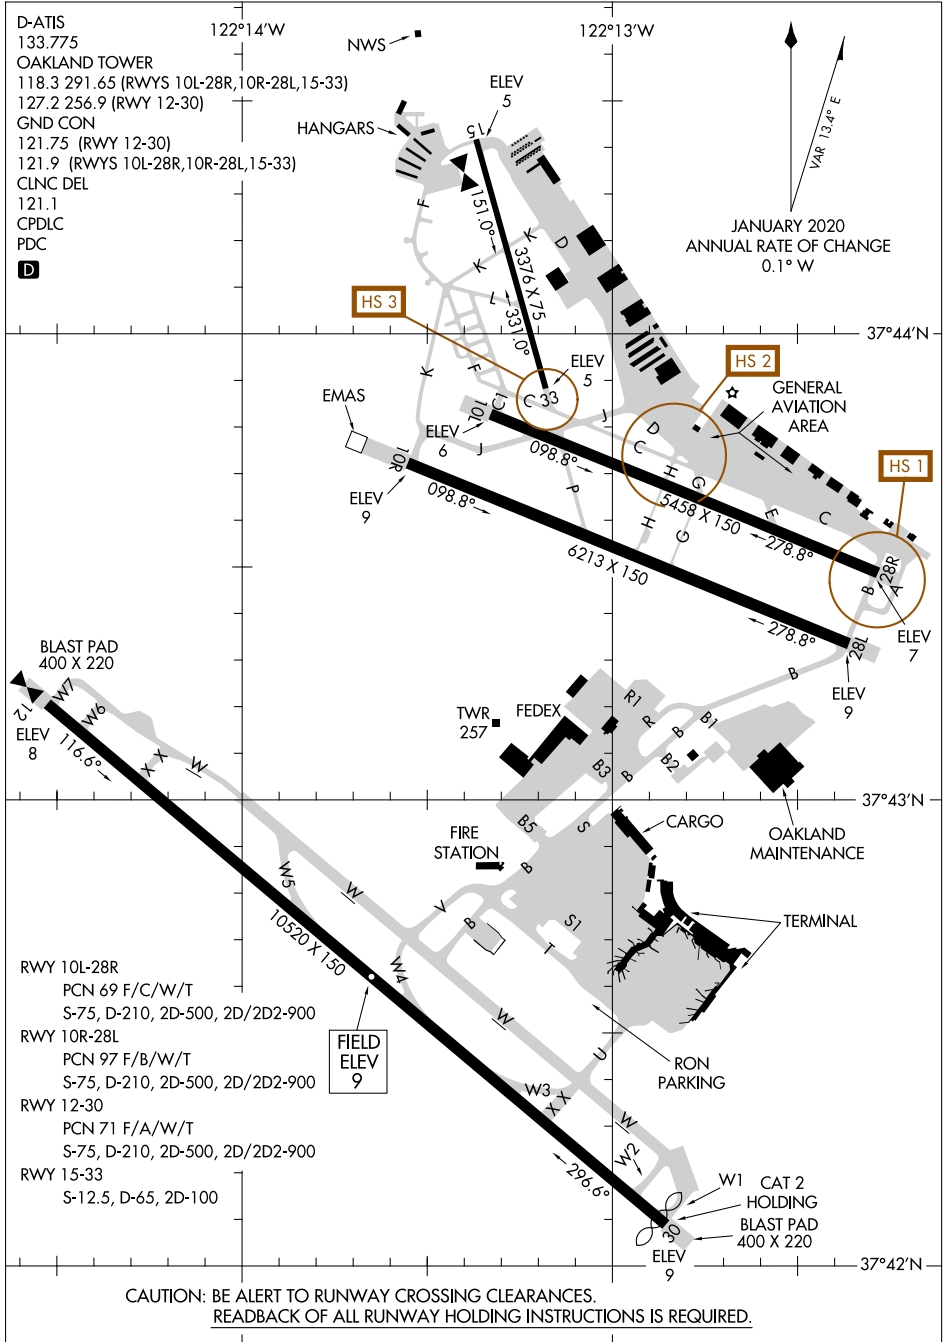

AIRPORT DIAGRAM

METROPOLITAN OAKLAND INTL (OAK)
OAKLAND, CALIFORNIA

AL-294 (FAA)

D-ATIS
133.775
OAKLAND TOWER
118.3 291.65 (RWYS 10L-28R, 10R-28L, 15-33)
127.2 256.9 (RWY 12-30)
GND CON
121.75 (RWY 12-30)
121.9 (RWYS 10L-28R, 10R-28L, 15-33)
CLNC DEL
121.1
CPDLC
PDC
D

SW-2, 25 MAR 2021 to 22 APR 2021

SW-2, 25 MAR 2021 to 22 APR 2021

CAUTION: BE ALERT TO RUNWAY CROSSING CLEARANCES.
READBACK OF ALL RUNWAY HOLDING INSTRUCTIONS IS REQUIRED.