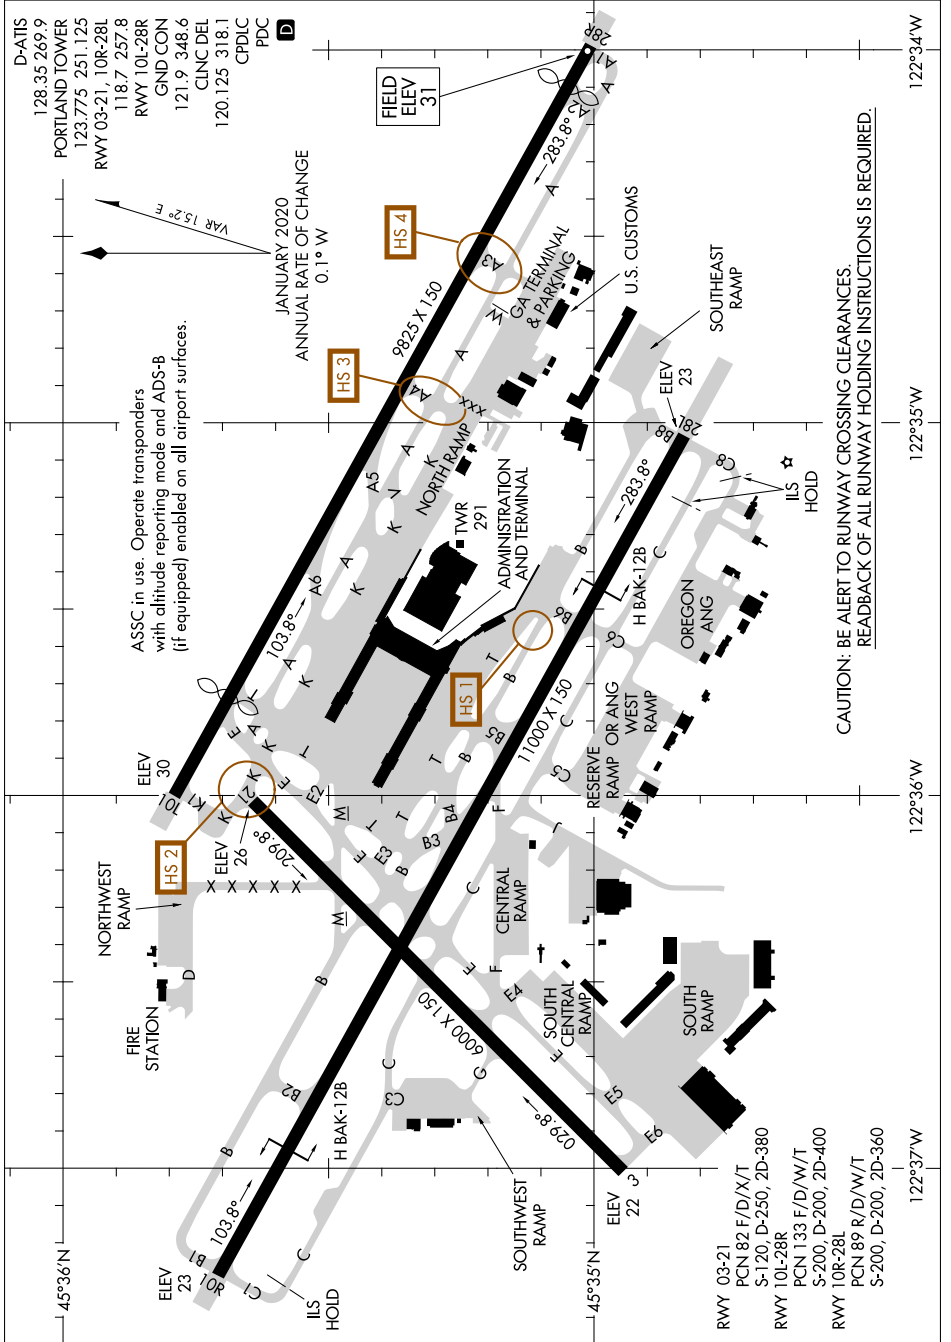

AIRPORT DIAGRAM

AL-330 (FAA)

PORTLAND INTL (PDX)
PORTLAND, OREGON

NW-1, 25 MAR 2021 to 22 APR 2021

CAUTION: BE ALERT TO RUNWAY CROSSING CLEARANCES.
READBACK OF ALL RUNWAY HOLDING INSTRUCTIONS IS REQUIRED.

NW-1, 25 MAR 2021 to 22 APR 2021

AIRPORT DIAGRAM

PORTLAND, OREGON
PORTLAND INTL (PDX)