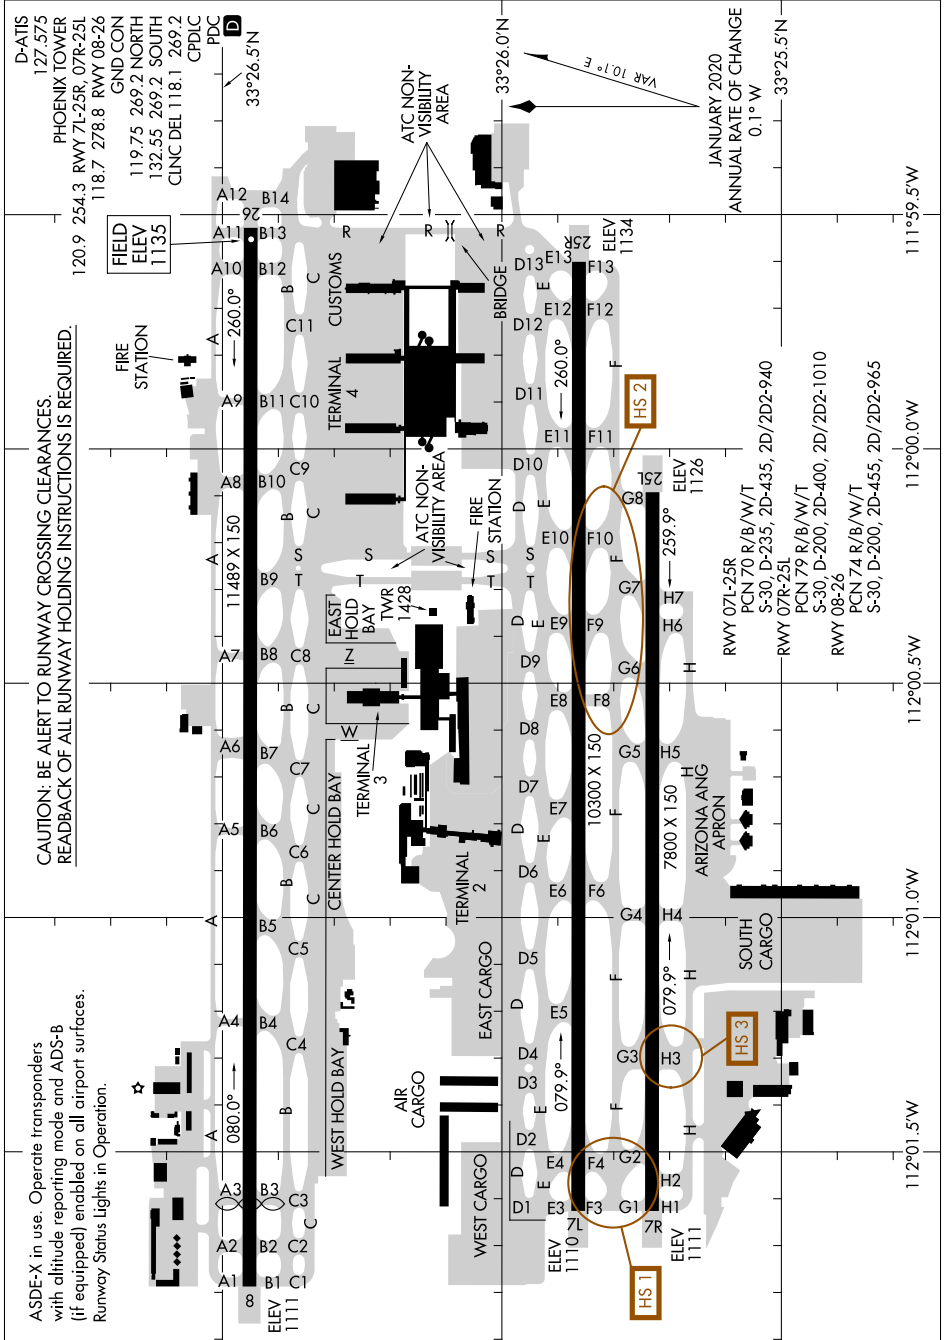

AIRPORT DIAGRAM

AL-322 (FAA)

SW-4, 25 MAR 2021 to 22 APR 2021

SW-4, 25 MAR 2021 to 22 APR 2021