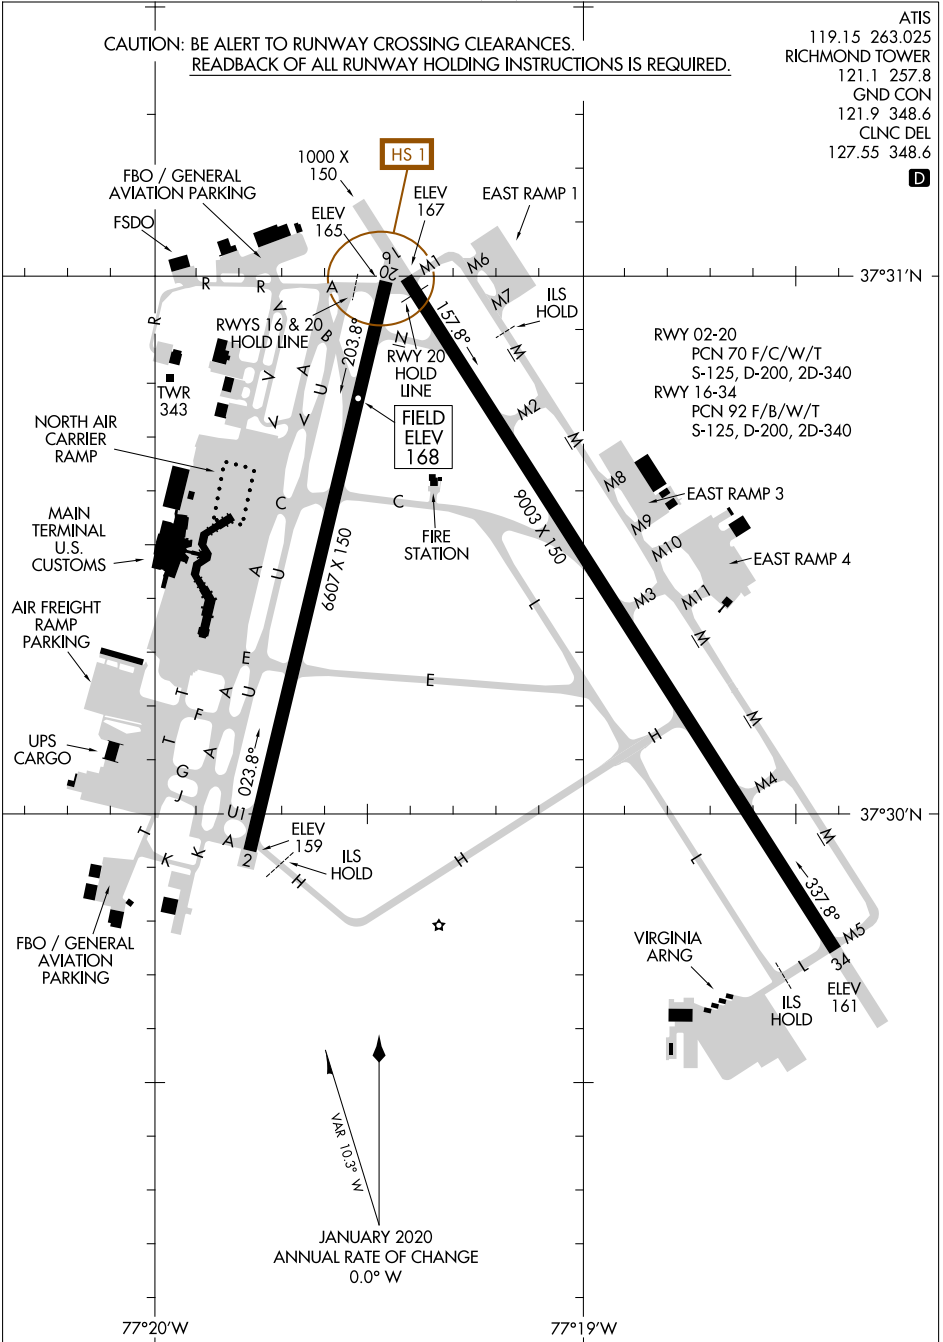

20086
AIRPORT DIAGRAM

AL-347 (FAA)

RICHMOND INTL (RIC)
 RICHMOND, VIRGINIA

**CAUTION: BE ALERT TO RUNWAY CROSSING CLEARANCES.
 READBACK OF ALL RUNWAY HOLDING INSTRUCTIONS IS REQUIRED.**

ATIS
 119.15 263.025
 RICHMOND TOWER
 121.1 257.8
 GND CON
 121.9 348.6
 CLNC DEL
 127.55 348.6

NE-3, 25 MAR 2021 to 22 APR 2021

NE-3, 25 MAR 2021 to 22 APR 2021