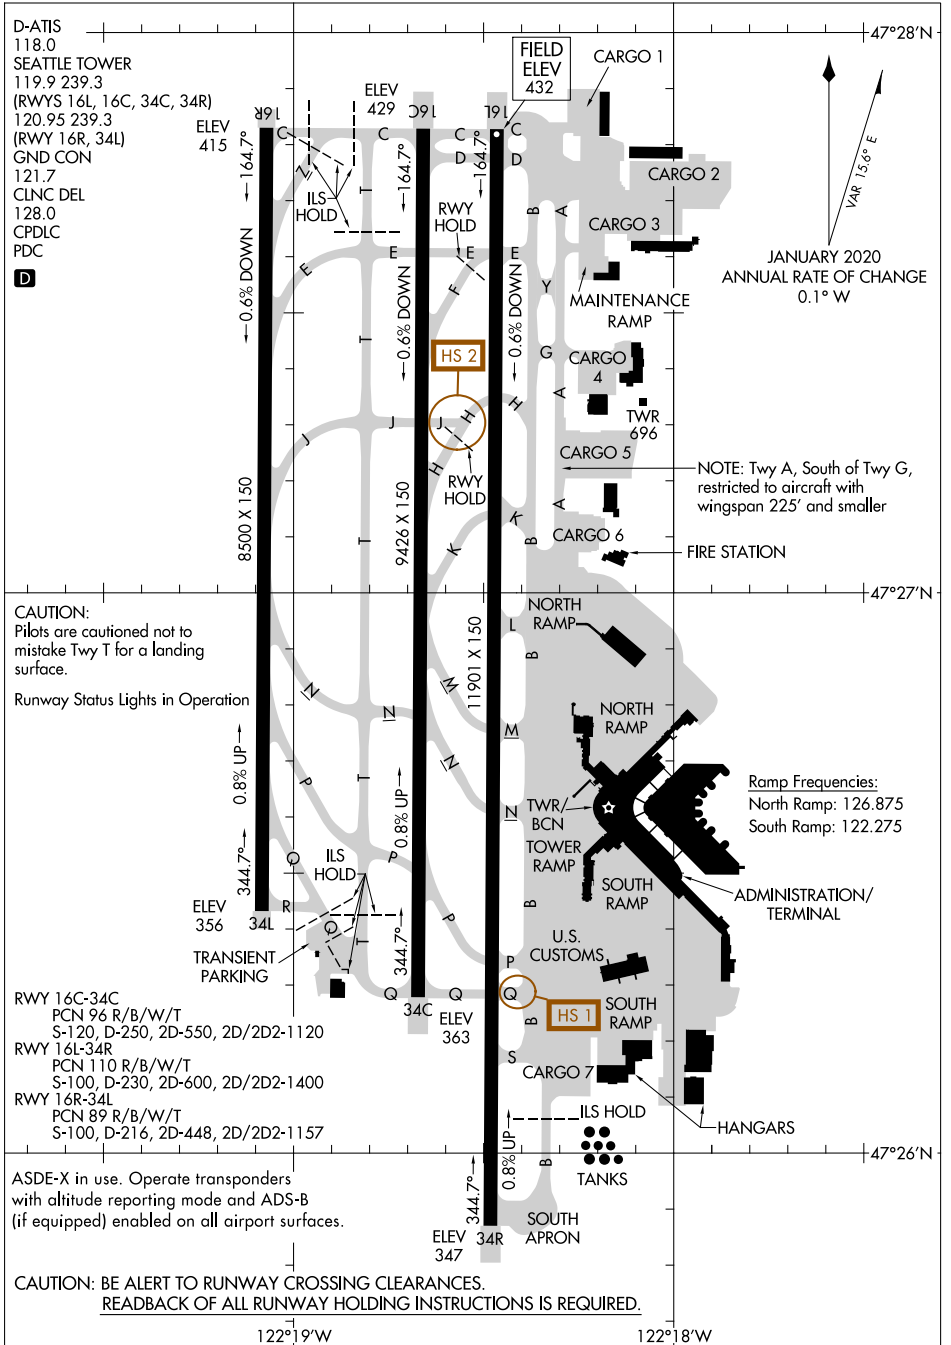

AIRPORT DIAGRAM

AL-582 (FAA)

SEATTLE-TACOMA INTL (SEA)
SEATTLE, WASHINGTON

NW-1, 25 MAR 2021 to 22 APR 2021

NW-1, 25 MAR 2021 to 22 APR 2021

AIRPORT DIAGRAM

SEATTLE, WASHINGTON

SEATTLE-TACOMA INTL (SEA)