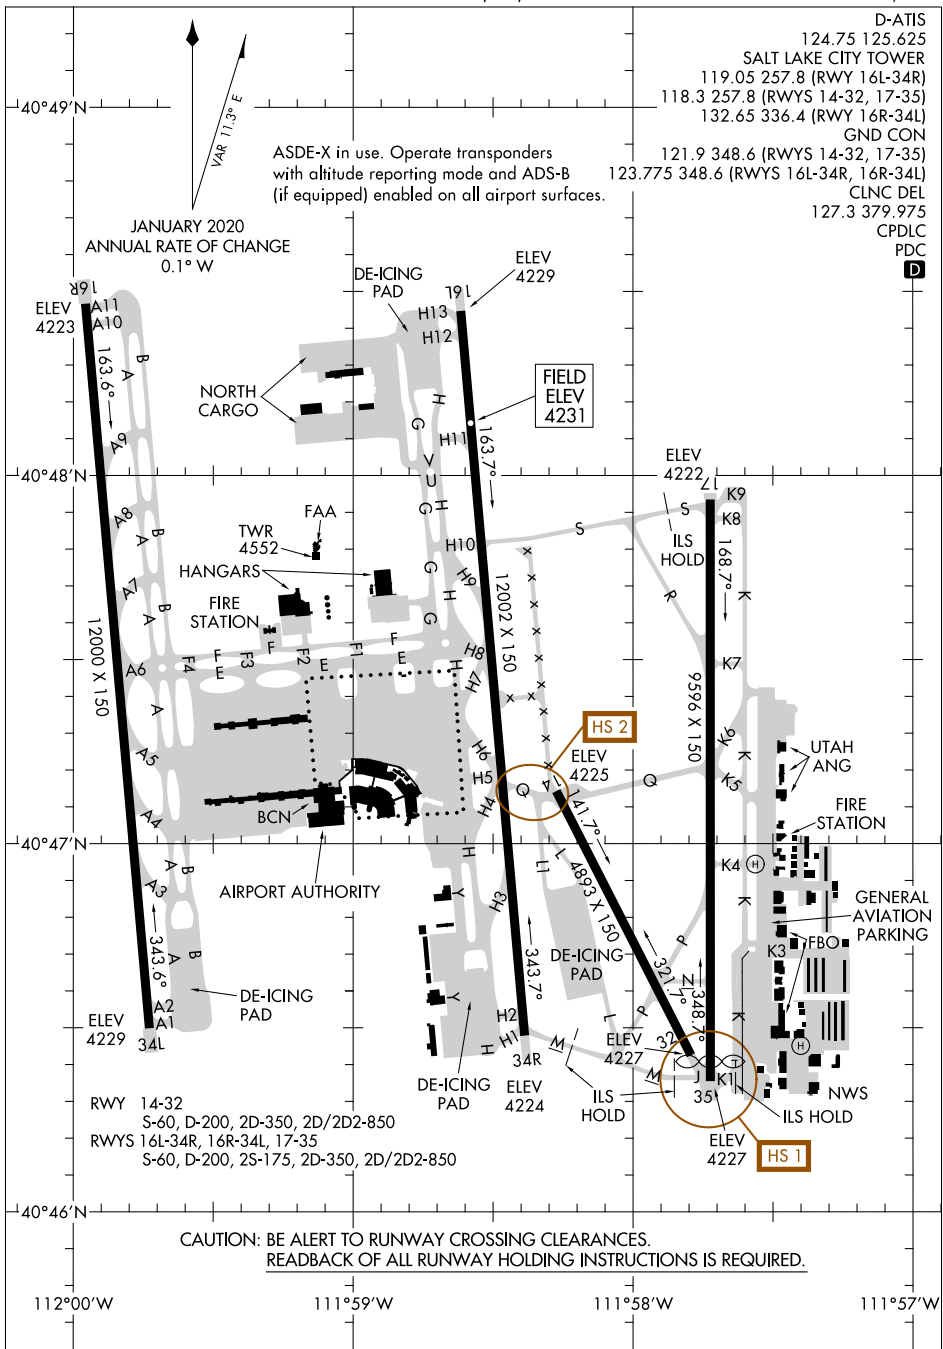

AIRPORT DIAGRAM

AL-365 (FAA)

SALT LAKE CITY INTL (SLC)

SALT LAKE CITY, UTAH

SW-4, 25 MAR 2021 to 22 APR 2021

SW-4, 25 MAR 2021 to 22 APR 2021

AIRPORT DIAGRAM

SALT LAKE CITY, UTAH