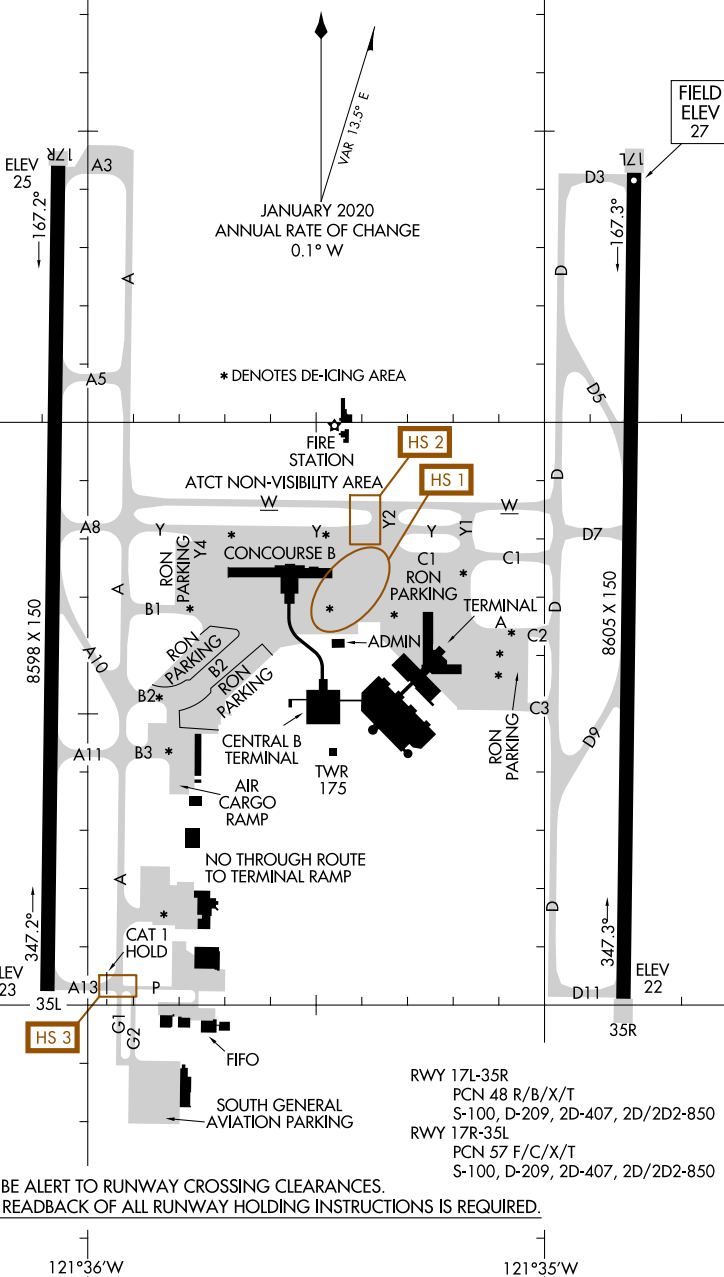

AIRPORT DIAGRAM

AL-5490 (FAA)

SACRAMENTO INTL (SMF)
SACRAMENTO, CALIFORNIA

D-ATIS
126.75
CAPITOL TOWER
125.7 256.7
GND CON
121.7
CLNC DEL
121.1 256.7
CPDLC
PDC

SW-2, 25 MAR 2021 to 22 APR 2021

SW-2, 25 MAR 2021 to 22 APR 2021